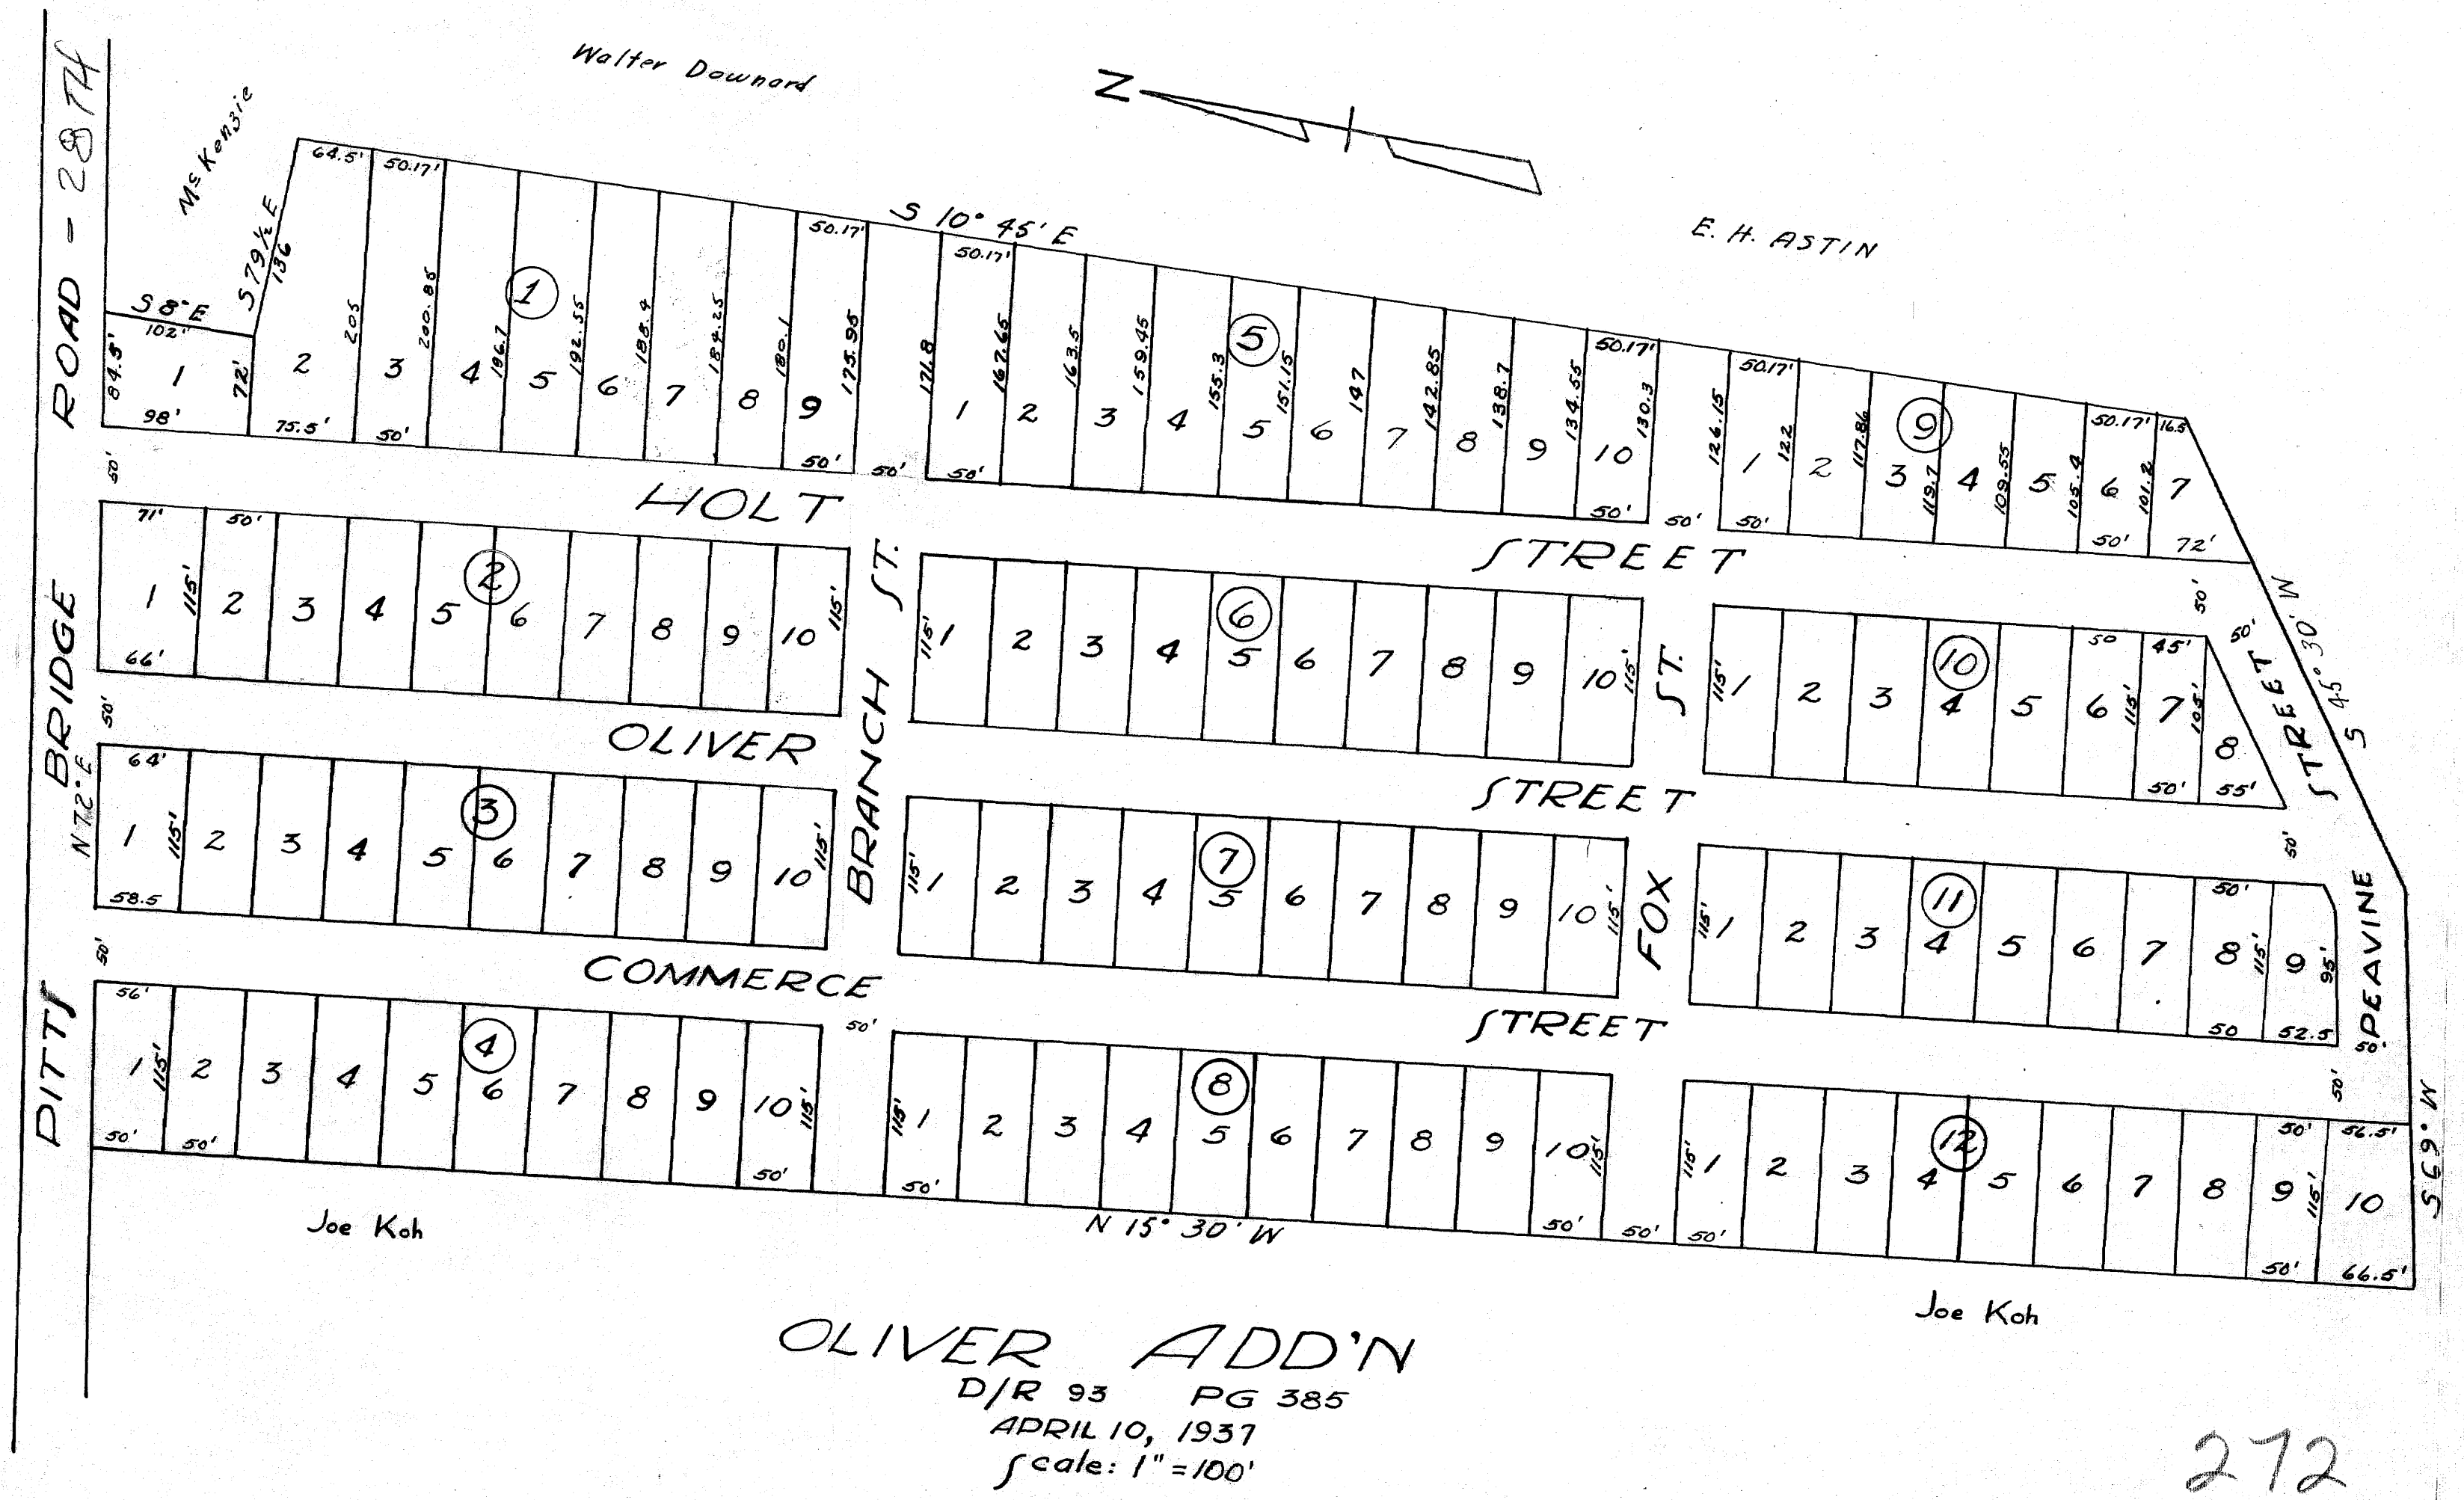

enter on base
9/27/2000
WD

OLIVER ADD'N
D/R 93 PG 385
APRIL 10, 1937
scale: 1" = 100'

(See Revised Plat)

272